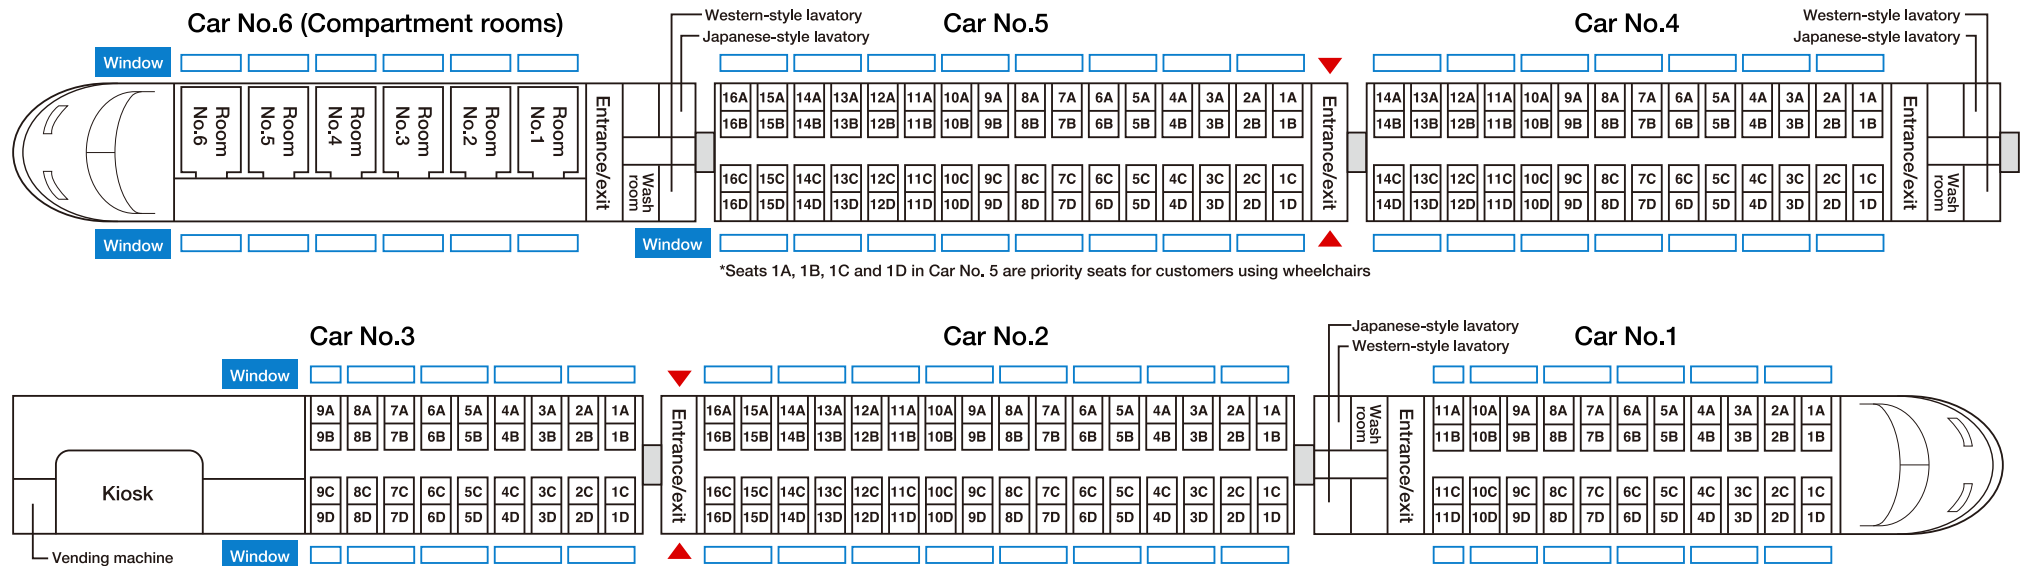

Limited Express SPACIA (100 series)

← Asakusa

Tobu-nikko/Kinugawa →

*Seats 1A, 1B, 1C and 1D in Car No. 5 are priority seats for customers using wheelchairs

*At Kasukabe Station, only doors in Cars No. 2 and 5 (indicated with ▼▲) will open.