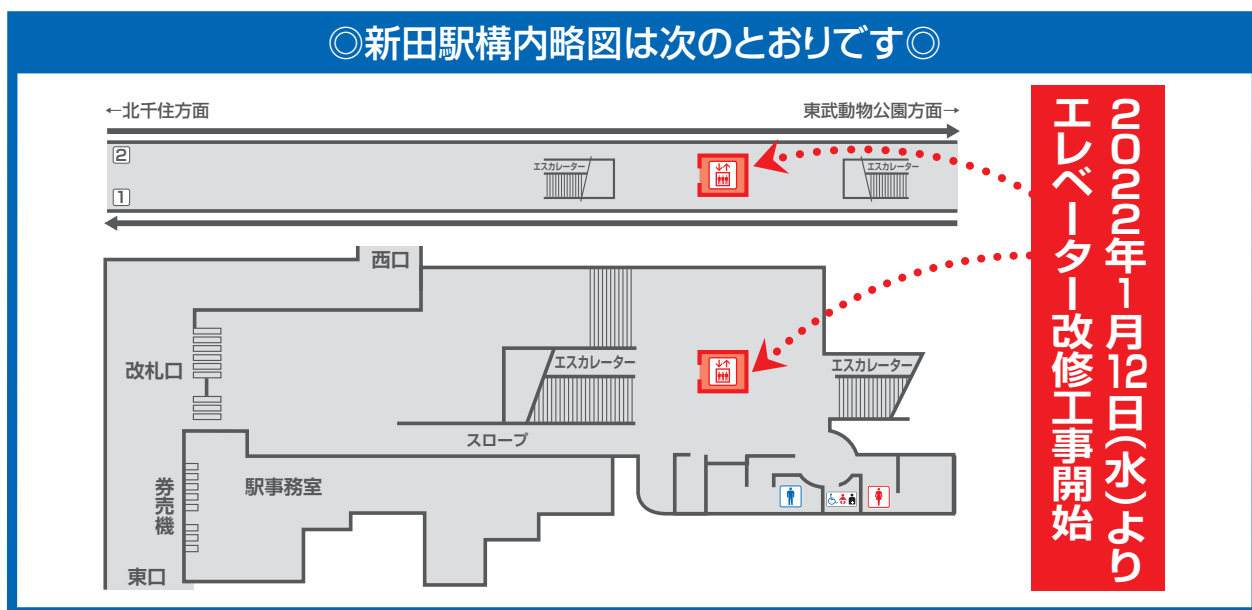

2022年3月1日(火)使用開始(予定)

◎新田駅構内略図は次のとおりです◎