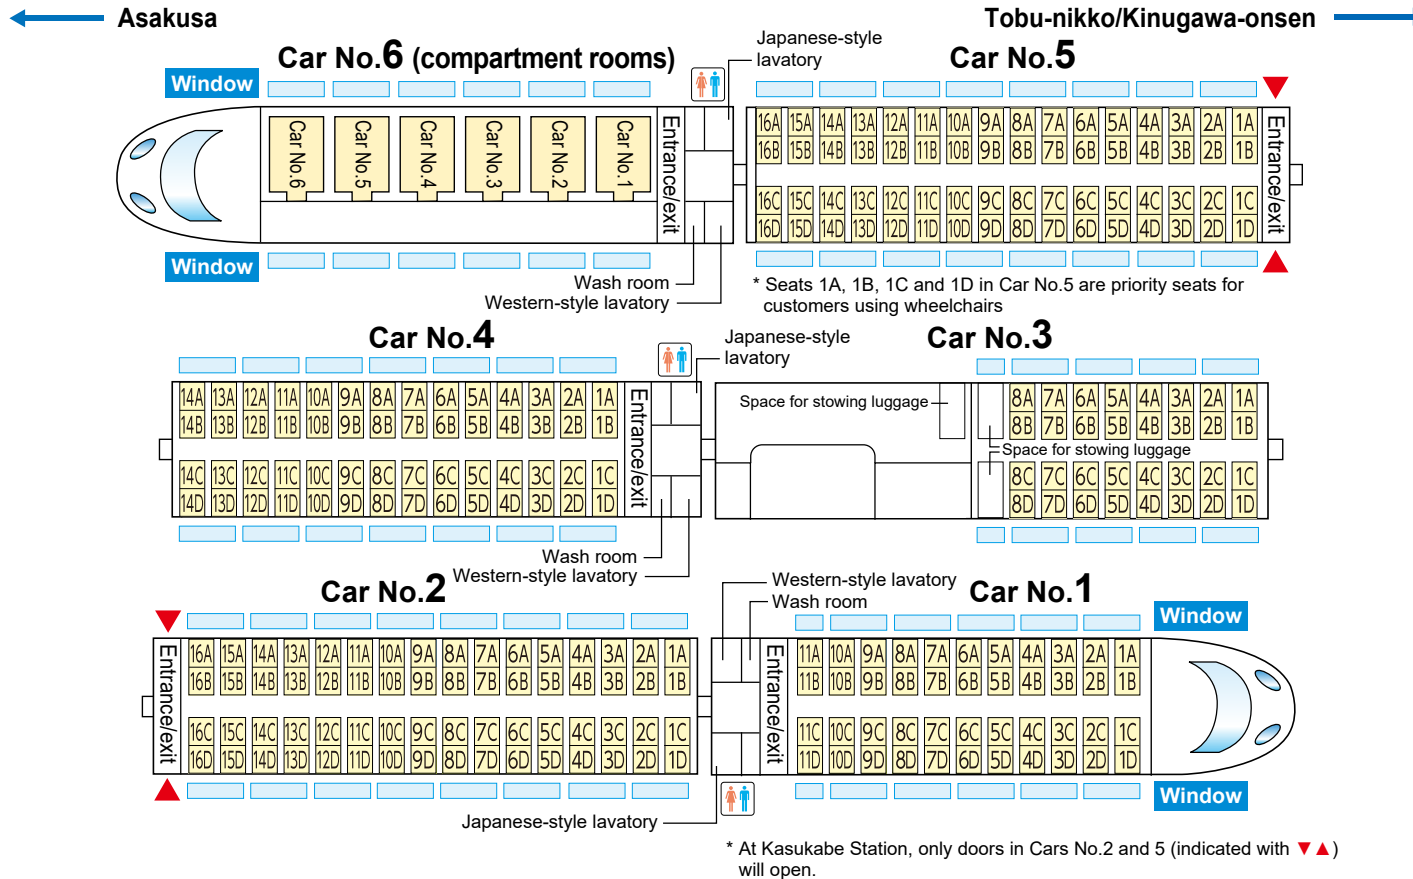

Limited Express (Kegon, Kinu, SPACIA Kinugawa) Skytree Liner Seat Number Chart 100 series

* Some cars do not have any space for stowing luggage.