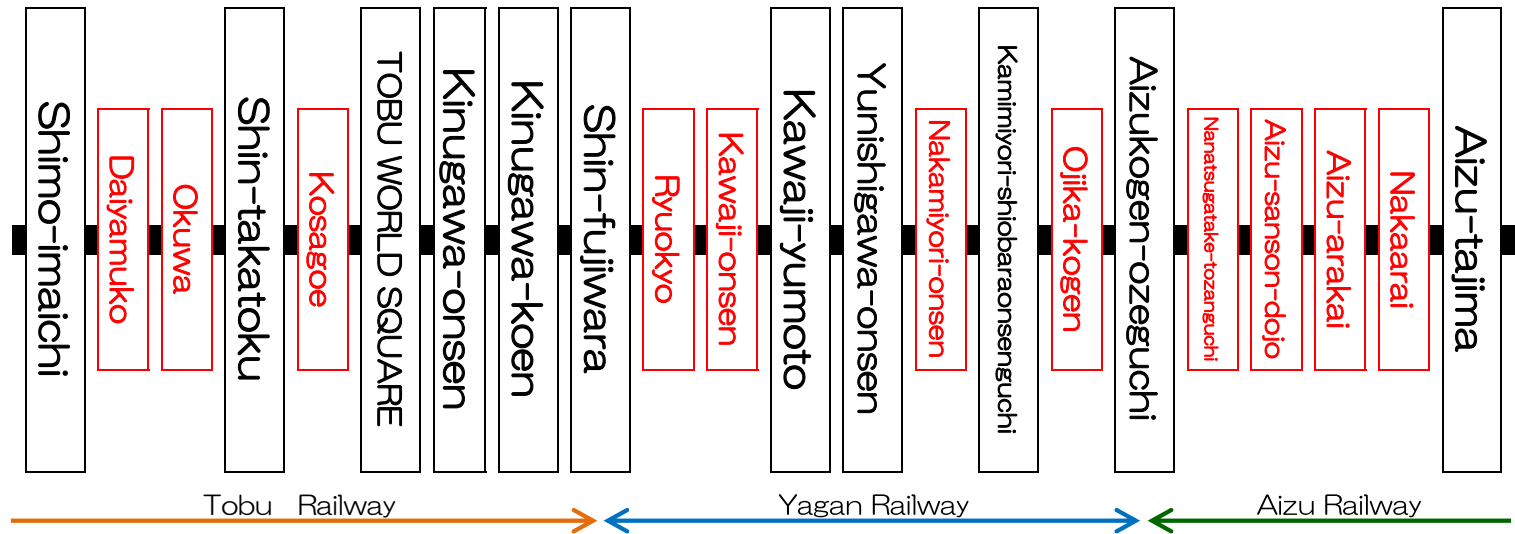

## Revaty Limited Express Ticket: How to Specify the Departure and Destination Stations

For the ticket of a Limited express that departs from or arrives at a station written with red letters, please make a purchase as follows.

\*In the case you ride Revaty Limited Express to the station written with red letters, please specify the station ahead of it which is written with black letters.

**Example:** If you ride between Asakusa Station and Daiyamuko Station, please specify the section from Asakusa Station to Shin-takatoku Station and purchase or reserve the ticket.

\*In the case you ride Revaty Limited Express from the station written with red letters, please specify the station right before it which is written with black letters.

**Example:** If you ride between Kawaji-onsen Station and Asakusa Station, please specify the section from Kawaji-yumoto Station to Asakusa Station and purchase or reserve the ticket.

\*In the case you ride Revaty Limited Express from the station written with red letters to the station written with red letters, please specify the section between the stations written with black letters.